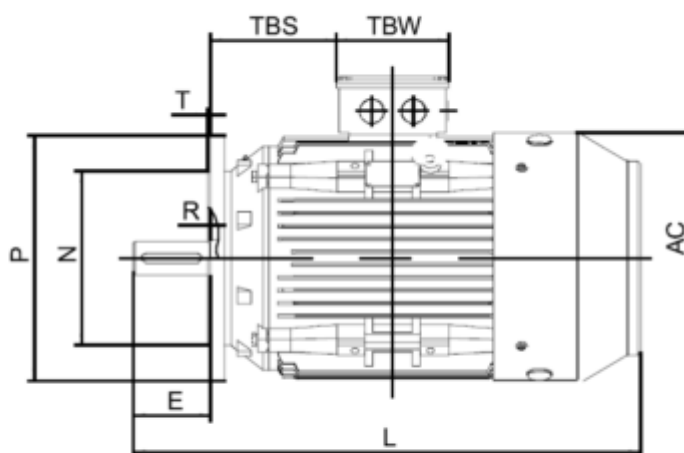

# Data Sheet

Article number: 250304500224

Description: Kleedrive T3C 225M-2 45.0KW 2800 rpm  
3x400/690V 50HZ IP55 B5 Eff=94%

## Measures

AA = 440	K = Ø19	TBH = 233
AC = Ø459	L = 805	TBS = 211.5
AD = 558	M = Ø400	TBW = 186
D = Ø55	N = Ø350	
E = 110	P = Ø450	
F = 16	R = 0	
G = 49	S = 5	
HD = 333	T = 8xØ19	