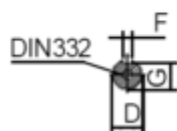

# Data Sheet

Article number: 250304500224

Description: Kleedrive T3C 225M-2 45.0KW 2800 rpm  
3x400/690V 50HZ IP55 B5 Eff=94%

## Measures

AA = 440	K = Ø19	TBH = 233
AC = Ø459	L = 805	TBS = 211.5
AD = 558	M = Ø400	TBW = 186
D = Ø55	N = Ø350	
E = 110	P = Ø450	
F = 16	R = 0	
G = 49	S = 5	
HD = 333	T = 8xØ19	