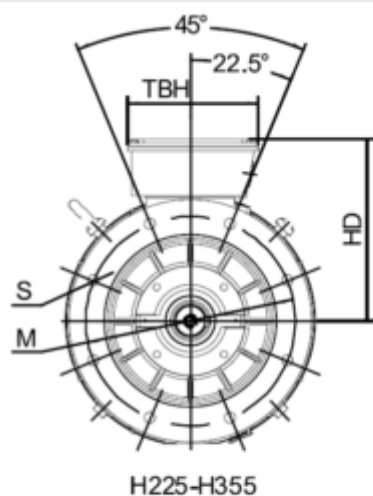

# Data Sheet

Article number: 250304500224

Description: Kleedrive T3C 225M-2 45.0KW 2800 rpm  
3x400/690V 50HZ IP55 B5 Eff=94%

## Measures

AA = 440	K = Ø19	TBH = 233
AC = Ø459	L = 805	TBS = 211.5
AD = 558	M = Ø400	TBW = 186
D = Ø55	N = Ø350	
E = 110	P = Ø450	
F = 16	R = 0	
G = 49	S = 5	
HD = 333	T = 8xØ19	